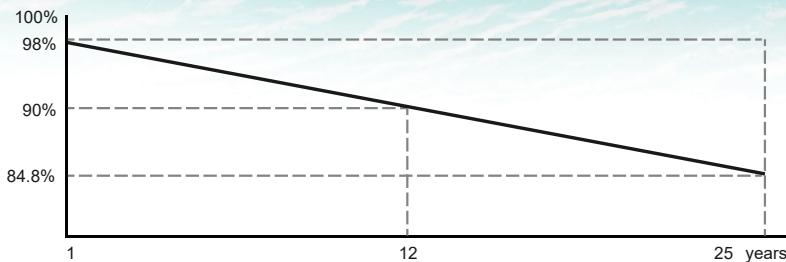

Guaranteed Power Performance

Additional value from INVITAIC Solar's linear warranty

System And Product Certifications