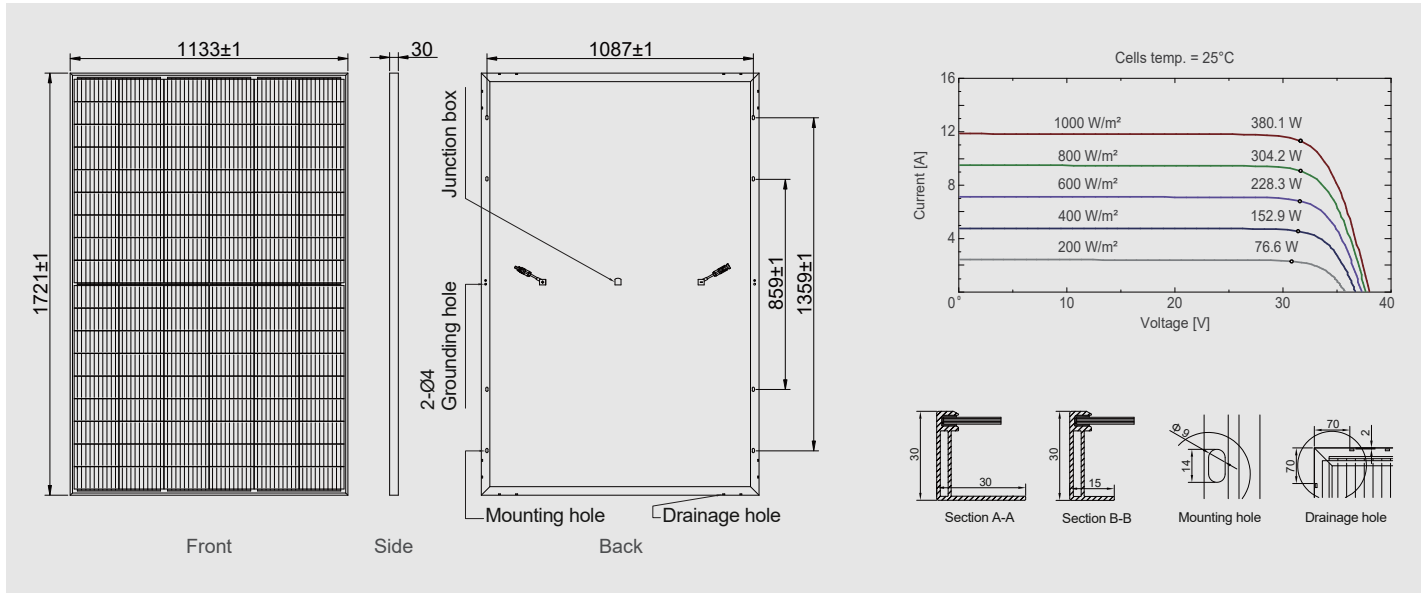

**MIRAGE**  
Colorful Single-glass Module

**AE\_CMD-108**

**19.49%**  
Maximum Efficiency

**108**  
Half Cells

**25 YEARS**  
Linear Power Warranty

**12 YEARS**  
Product Warranty

**Guaranteed Power Performance**

## Electrical specifications

Modules		Terracotta	Emerald	Blues	Frost	Sahara
Nominal max. power	$P_{max}$ (Wp)	355	370	375	380	380
Maximum operating voltage	$V_{MPP}$ (V)	33.20	33.28	33.45	33.27	33.32
Maximum operating current	$I_{MPP}$ (A)	10.69	11.12	11.21	11.42	11.40
Open-circuit voltage	$V_{oc}$ (V)	38.26	38.02	38.05	38.07	38.13
Short-circuit current	$I_{sc}$ (A)	11.30	11.80	11.90	12.00	12.00
Module efficiency	$\eta$ (%)	18.21	18.98	19.23	19.49	19.49
Power tolerance	(W)	0~+5				
Maximum system voltage DC	(V)	1500				
Maximum series fuse rating	(A)	25				

## Electrical specifications (NMOT\*):

Modules		Terracotta	Emerald	Blues	Frost	Sahara
Nominal max. power	$P_{max}$ (Wp)	266	277	281	285	285
Maximum operating voltage	$V_{mp}$ (V)	30.74	30.81	30.97	30.80	30.85
Maximum operating current	$I_{mp}$ (A)	8.65	8.99	9.07	9.24	9.22
Open-circuit voltage	$V_{oc}$ (V)	36.34	36.12	36.14	36.17	36.22
Short-circuit current	$I_{sc}$ (A)	9.14	9.54	9.62	9.71	9.71

## Mechanical and design specification

Cell type	N-mono 182*91mm
Dimension	1721 mm x 1133 mm x 30 mm
Weight	24 kg
Junction box	IP68 rated, 3 bypass diodes
Output cable	900 mm
Connector type	Stäubli MC4
Hail resistance	Distance 1m, Max. Ø 25 mm at 23 m/s
Wind load	2400 Pa or 244 kg/m²
Snow load	5400 Pa or 550 kg/m²